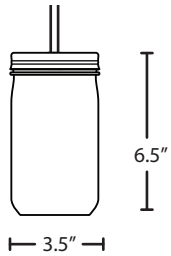

MILO 4

120V PENDANTS

SPECIFICATIONS:

DESCRIPTION

Cord-hung pendant with Glass jar shades.

LAMPING

Standard: 40W A15 120V incandescent, lamp not included. Dimmable with standard incandescent dimmer (not included).

Edison: 40W Edison Filament Medium-based, 120V, lamp included.

LED Edison: 5W Replaceable S-Style LED Filament lamp, 120V, dimmable, 2700°K CCT, 540 lumens, 15,000 hours, lamp included.

DIFFUSER

Shade shall be handcrafted glass of various decors. 4.75" Dia. x 6" H

SUSPENSION

Cord-hung: 10' SVT-type cord, complete with 5" decorative sleeve at the socketholder. Jacket coordinates with metal finish. Plated stamped steel construction. Bronze or Satin Nickel. See next page for mult light options.

MOUNTING

Installs directly to a 4" octagonal ceiling box. Suitable for sloped ceilings.

LABELS

UL or ETL Listed. Suitable for Damp Locations (interior use only). Consult factory concerning lower wattage labeling for energy requirements.

Project Information:

For ordering information, see next page

All dimensions provided are nominal. Allowance must be made for dimensional tolerance in handcrafted glasses.

REV 1/17