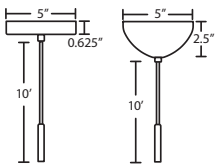

T34V 4 LIGHT BAR CANOPY

- Suitable for sloped ceilings
- Bronze or Satin Nickel
- 20" Dia. shades MAX, with staggered heights

T37V 7 LIGHT BAR CANOPY

- Suitable for sloped ceilings
- Bronze or Satin Nickel
- 14" Dia. shades MAX, with staggered heights

PENDANT OPTIONS:

1JT / 1JC / J MONOPOINT PENDANT CANOPY

- Flat (1JT) or Dome (1JC) Canopy styles. Dome style allows adjustment without cutting cord.
- "J" option is pendant less canopy for multipoint canopy (options to the right)
- Suitable for sloped ceilings
- Cord: 10' SVT, 5" sleeve at socketholder (V Series utilizes SJT-type)
- Bronze or Satin Nickel

ACCESSORIES:

ADDITIONAL STEM SECTIONS:

Additional connecting stems are available to increase overall length, up to 10' max. Telescoping adjustable section allows up to 3" movement.

- T20A-SN** or **T20A-BR** Adj. Section
- T203-SN** or **T203-BR** 3" Section
- T206-SN** or **T206-BR** 6" Section
- T212-SN** or **T212-BR** 12" Section
- T218-SN** or **T218-BR** 18" Section