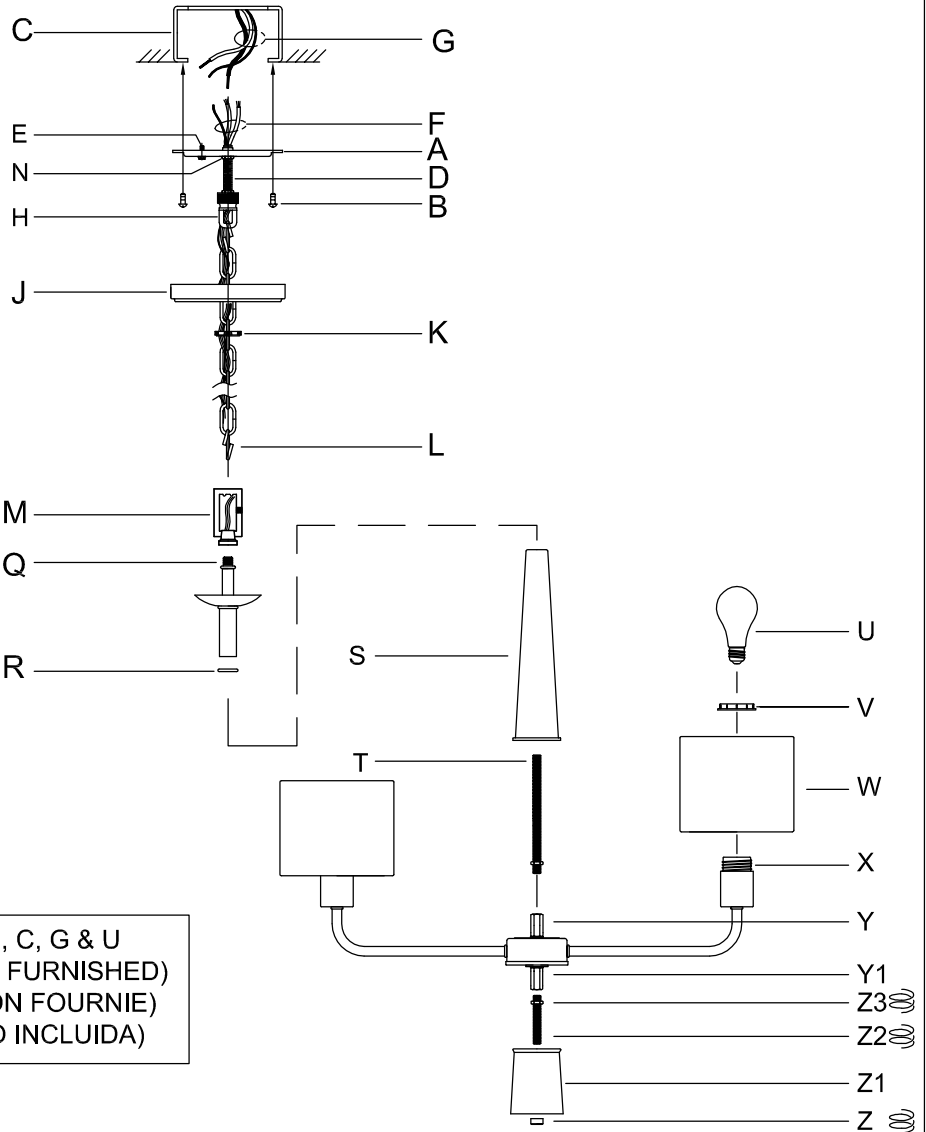

CAUTION: Read instructions carefully and turn electricity off at main circuit breaker panel before beginning installation.

400098 , 400099

WARNING - If any Special Control Devices are used with this Fixture, Follow the Instructions Carefully to assure full compliance with N.E.C. requirements. If there are any questions, contact a Qualified Electrical Contractor.

ASSEMBLY STEPS:

MODE D'ASSEMBLAGE:

PASOS PARA ENSAMBLAR:

1. D,E → A
2. B,A → C
3. M → Q
4. Q,R,S → T
5. F → S
6. T → Y
7. V,W → X
8. U → X
9. L → M
10. K,J → L
11. L → H
12. F → G
13. Z2,Z3 → Y1
14. Z1 → Z2
15. Z → Z2
16. J,K → H

ADJUST HEIGHT WITH "D"
 N → A (TO LOCK)
 RÉGLEZ LA HAUTEUR AVEC "D"
 N → A (À VERROUILLER)
 AJUSTA LA ALTURA CON "D"
 N → A (APRETAR)

**B, C, G & U
 (NOT FURNISHED)
 (NON FOURNIE)
 (NO INCLUIDA)**

FIXTURE ASSEMBLY STEPS: