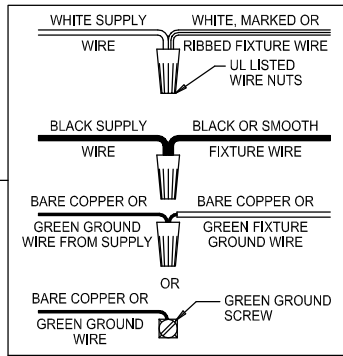

CAUTION: Read instructions carefully and turn electricity off at main circuit breaker panel before beginning installation.

400098 , 400099

*****

WARNING - If any Special Control Devices are used with this Fixture, Follow the Instructions Carefully to assure full compliance with N.E.C. requirements. If there are any questions, contact a Qualified Electrical Contractor.

WARNING - This product contains chemicals known to the State of California to cause cancer, birth defects and /or other reproductive harm. Thoroughly wash hands after installing, handling, cleaning, or otherwise touching this product.
CAUTION - All glass is fragile, use care when handling Glass component(s) and or Lamp(s).

*****

ASSEMBLY STEPS:

MODE D'ASSEMBLAGE:

PASOS PARA ENSAMBLAR:

1. D,E → A
2. B,A → C
3. M → Q
4. Q,R,S → T
5. F → S
6. T → Y
7. V,W → X
8. U → X
9. L → M
10. K,J → L
11. L → H
12. F → G
13. Z2,Z3 → Y1
14. Z1 → Z2
15. Z → Z2
16. J,K → H