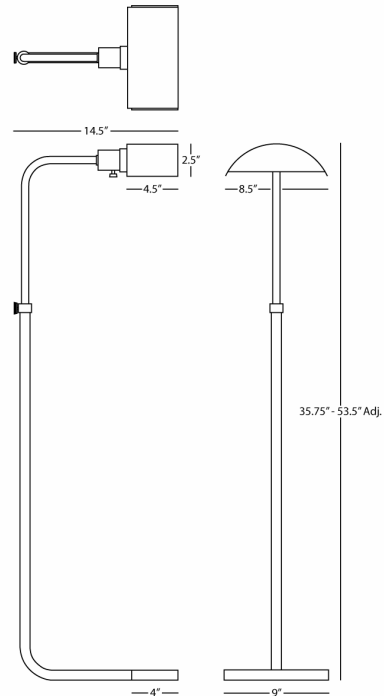

KOLEMAN

461

Adjustable Task Floor Lamp

1-60W Max.

Bulb Type: B11 Torpedo

Switch: Hi-Lo Dimming

Aged Brass Finish

Metal Shade

FINISH OPTIONS:

S461 - Polished Nickel

Z461 - Deep Patina Bronze

** Available for Quick SHIP **