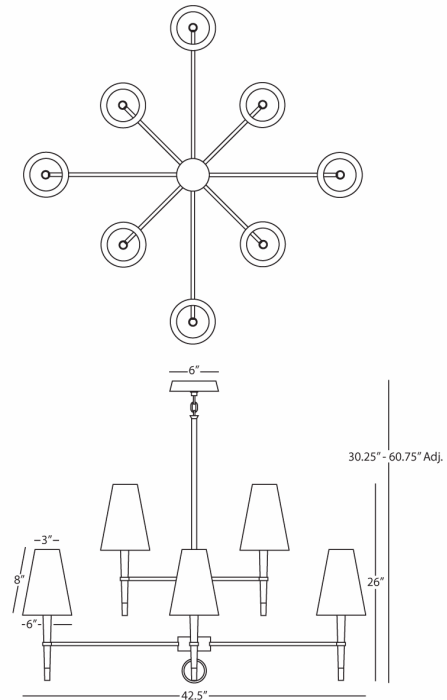

JONATHAN ADLER

VENTANA

673

2 - Tier, 8 - Light Chandelier

8 - 25W Max.

Bulb Type: B9.5 Candelabra

Direct Wire Only

Ebony Finished Wood w/ Antique Brass Finished

Accents

Natural Linen Shade w/ Rolled Edge Hem

Susp. Hardware: 3pcs - 5/8" x 12" & 1pc. - 5/8"

x 6" Extension Rods

FINISH OPTION:

PN673 - Polished Nickel Finished

Accents

**\*\* Available for Quick SHIP \*\***