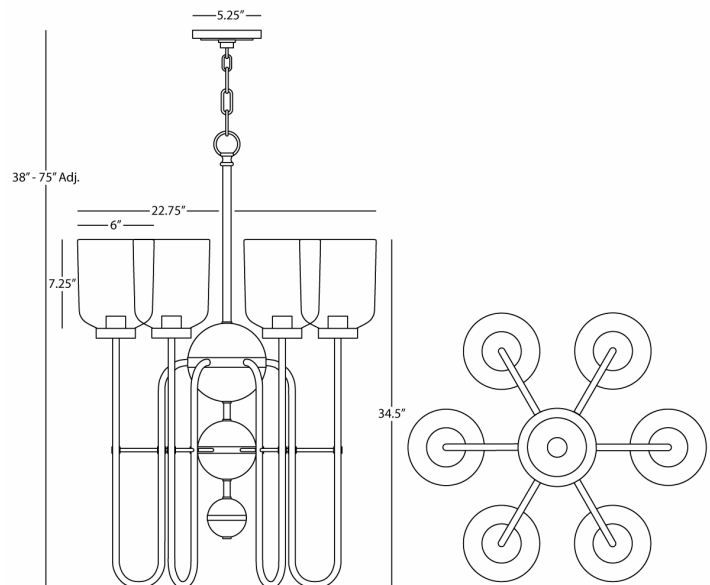

WILLIAMSBURG

TYRIE

D410

Chandelier

6-100W Max.

Bulb Type: A

Direct Wire

Dark Antique Nickel Finish

Clear Glass Shades

Susp. Hardware: 1 pc 5/8" X 12" Extension Rod &

3' of Chain

Shown with Historical Bulbs SOLD SEPARATELY

(Style # BUL06)

FINISH OPTIONS:

410 - Antique Brass

Z410 - Deep Patina Bronze