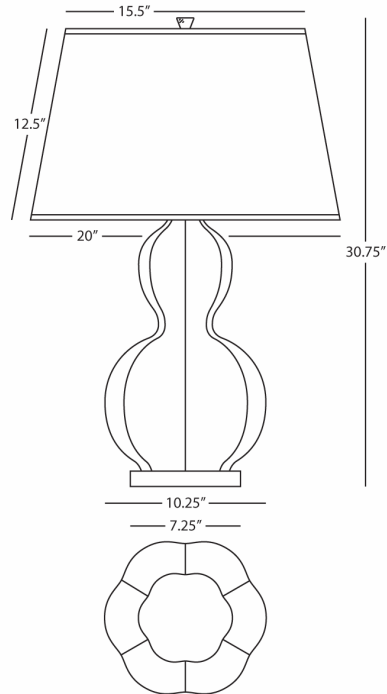

** Available for Quick SHIP **