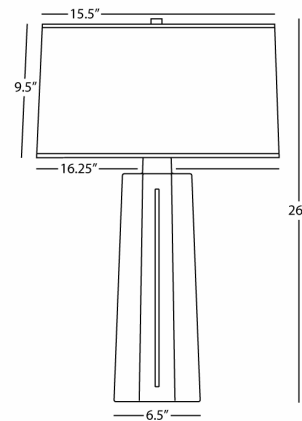

MASON

TE960

Table Lamp

1-150W Max.

Bulb Type: A

Switch: 3-Way

Brown Tea Glazed Ceramic

Polished Nickel Accents

Oyster Linen Shade

See Delta/ Mason Table for Color Options

** Available for Quick SHIP **