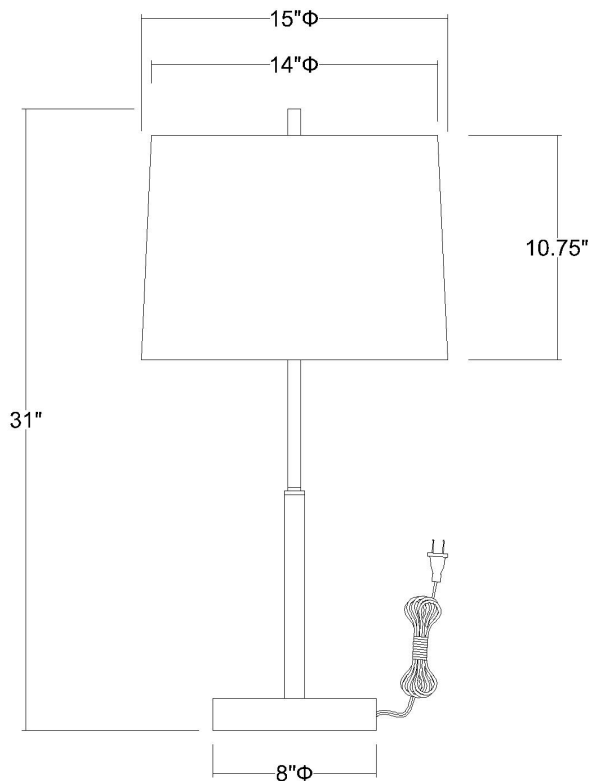

# TT5110-76 ROTUNDA TABLE LAMP

<b>Description:</b>	Rotunda table lamp
<b>Finish:</b>	Matte black & hand painted antique gold
<b>Dimensions:</b>	31" H x 15" W
<b>Bulbs:</b>	1 x 150W
<b>Sockets:</b>	120V E26 base
<b>Shade:</b>	Homespun linen
<b>Installed Weight:</b>	4.25 lbs.
<b>Certification:</b>	c UL

<b>Material:</b>	Steel and fabric
<b>Glass:</b>	NA
<b>Back Plate Dimensions:</b>	NA
<b>Mounting Holes:</b>	NA
<b>Switch:</b>	3-way metal switch
<b>Cord:</b>	Black, 6' plug-in
<b>Dimmable:</b>	Yes