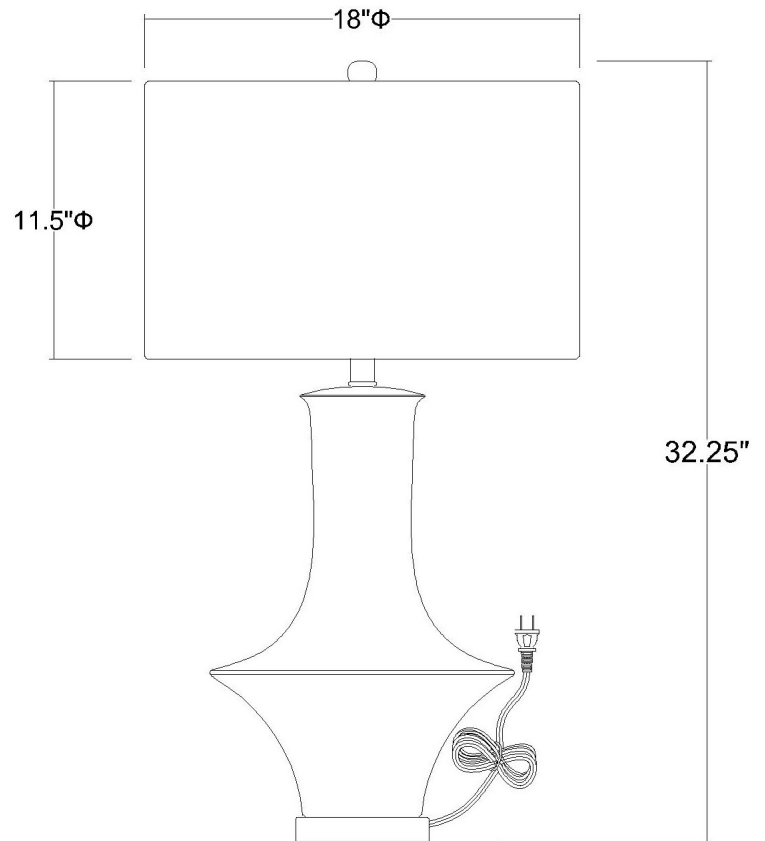

TT80172

TREND HOME 1-LIGHT TABLE LAMP

Description: Trend Home 1-Light Table Lamp

Finish: Brass

Dimensions: 18" Dia. x 32-1/4" H

Bulbs: 1-150W Med.

Installed Weight: 10.5 lbs.

Certification: cUL

Material: Ceramic

Shade: Seasalt Linen

Shade Dimensions: 18" Dia. x 11-1/2" H

Glass: NA

Cord: 6' clear plug-in

Switch: 3-Way Rotary