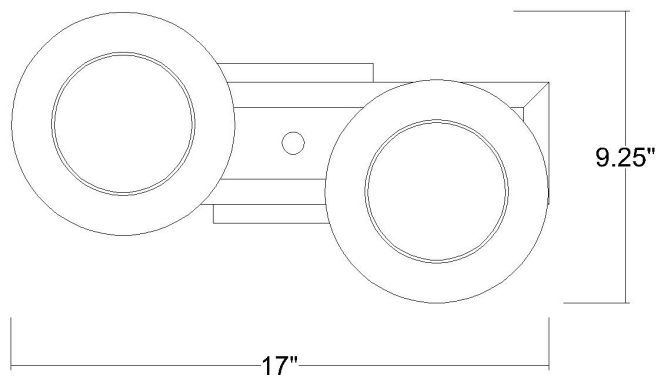

TW40037AB

LUNETTE 2-LIGHT WALL SCONCE

Description:	Lunette 2-Light Wall Sconce
Finish:	Aged Brass
Dimensions:	17" W x 9-1/4" H x 8-1/4" ext. Height on Center: 4-1/4"
Bulbs:	2-100W Med.
Installed Weight:	3.45 lbs.
Certification:	cUL / damp location

Material:	Steel and glass
Shades:	Glass
Glass:	Smoke
Back Plate Dimensions:	5" Sq.
Chain/Wire:	NA
Additional Finishes:	NA