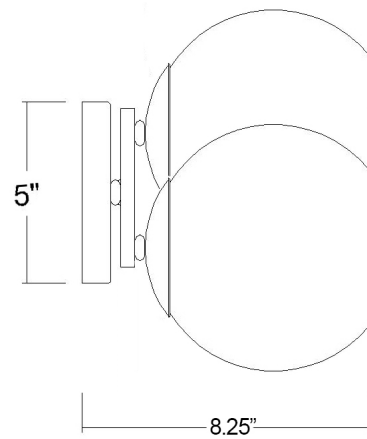

TW40037AB

LUNETTE 2-LIGHT WALL SCONCE

Description:	Lunette 2-Light Wall Sconce
Finish:	Aged Brass
Dimensions:	17" W x 9-1/4" H x 8-1/4" ext. Height on Center: 4-1/4"
Bulbs:	2-100W Med.
Installed Weight:	3.45 lbs.
Certification:	cUL / damp location

Material:	Steel and glass
Shades:	Glass
Glass:	Smoke
Back Plate Dimensions:	5" Sq.
Chain/Wire:	NA
Additional Finishes:	NA