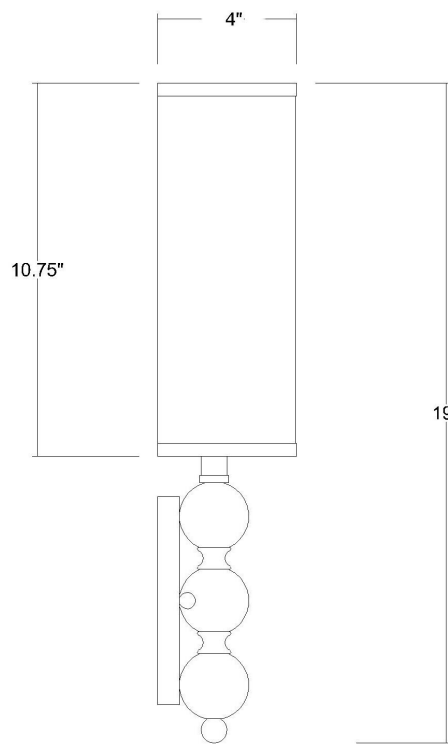

# TW6358

## ST. CLARE ADA WALL SCONCE

Front view

Side view

<b>Description:</b>	St. Clare ADA wall sconce
<b>Finish:</b>	Polished chrome
<b>Dimensions:</b>	19" H x 8" W x 4" ext. Height on center: 15"
<b>Bulbs:</b>	1 x 60W
<b>Sockets:</b>	120V E12 base
<b>Shade:</b>	White linen 1/2 round
<b>Installed Weight:</b>	2 lbs.
<b>Certification:</b>	c UL

<b>Material:</b>	Steel and fabric
<b>Glass:</b>	NA
<b>Back Plate Dimensions:</b>	6" dia.
<b>Mounting Holes:</b>	2.75" apart
<b>Switch:</b>	NA
<b>Cord:</b>	NA
<b>Dimmable:</b>	Yes