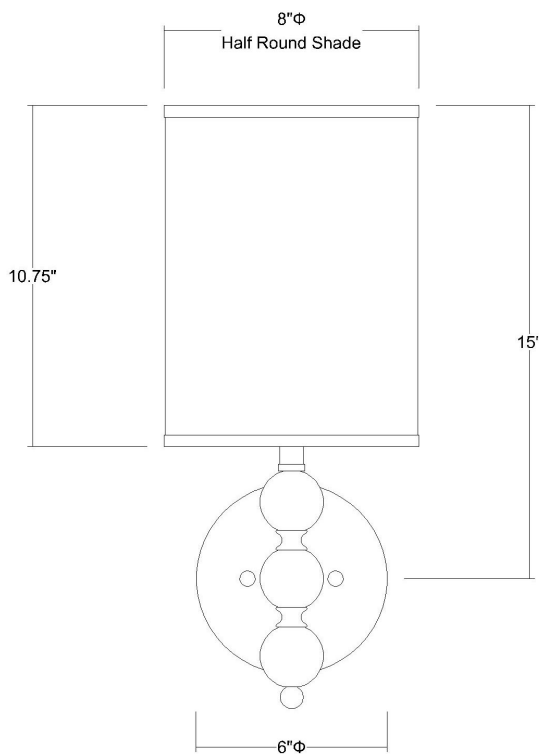

# TW6358

## ST. CLARE ADA WALL SCONCE

Front view

Side view

<b>Description:</b>	St. Clare ADA wall sconce
<b>Finish:</b>	Polished chrome
<b>Dimensions:</b>	19" H x 8" W x 4" ext. Height on center: 15"
<b>Bulbs:</b>	1 x 60W
<b>Sockets:</b>	120V E12 base
<b>Shade:</b>	White linen 1/2 round
<b>Installed Weight:</b>	2 lbs.
<b>Certification:</b>	c UL

<b>Material:</b>	Steel and fabric
<b>Glass:</b>	NA
<b>Back Plate Dimensions:</b>	6" dia.
<b>Mounting Holes:</b>	2.75" apart
<b>Switch:</b>	NA
<b>Cord:</b>	NA
<b>Dimmable:</b>	Yes