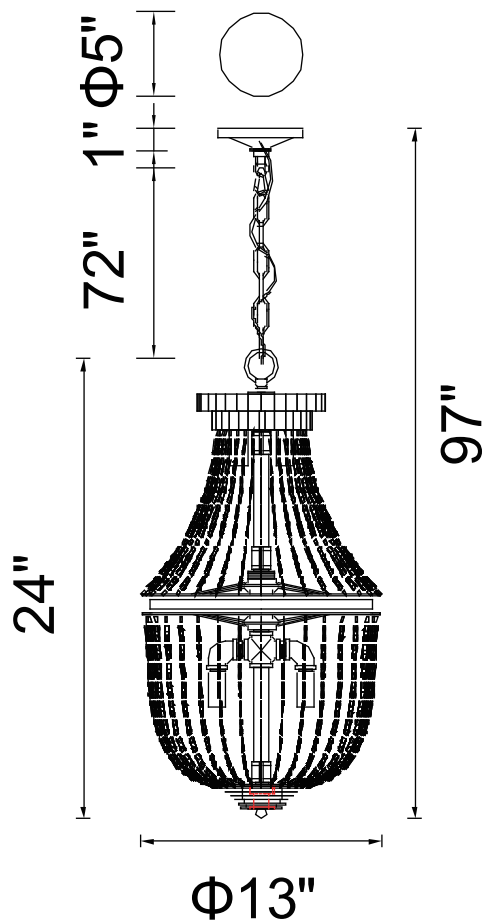

CWI LIGHTING

BRIGHTER LIVING. SIMPLIFIED.

PROJECT: _____

FIXTURE TYPE: _____

LOCATION: _____

CONTACT/PHONE: _____

Item	9727P13-4-211
Collection	KALA
Finish	Speckled Copper
Glass	-----
Crystal	-----
Input	120V AC,60HZ,AC

Shade	-----
Length/Dia.	13"
Width/Ext.	-----
Height	24"
Maximum	97"
Lumens	-----

Light Source	E12
Bulb Info.	4×60W
Included	-----
Dimmable	No
Color	-----
Weight	-----