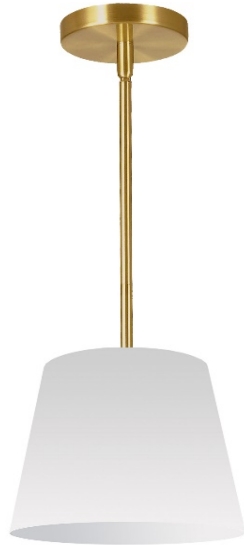

**ODR-XS-790 - 1LT Oversized Drum Pendant X-Small, WH Shade**

1 Light Oversized Drum Pendant X-Small White Shade

**Height** 10  
**Width/Length** 10  
**Depth** 10  
**Weight** 2

**No. of Bulbs** 1  
**LED Compatible** LED Compatible  
**Total Wattage** 100W

**Body Material** Fabric  
**Finish/Color** White  
**Type of Finish** Fabric

**Second Material** Metal  
**Second Finish/Color** Polished Chrome  
**Second Type of Finish** Electroplated

**Bulb 1 Amount** 1  
**Bulb 1 Base Type** E26  
**Bulb 1 Max Watt.** 100W  
**Bulb 1 Included** No  
**Bulb 1 Lumens**  
**Bulb 1 CRI**