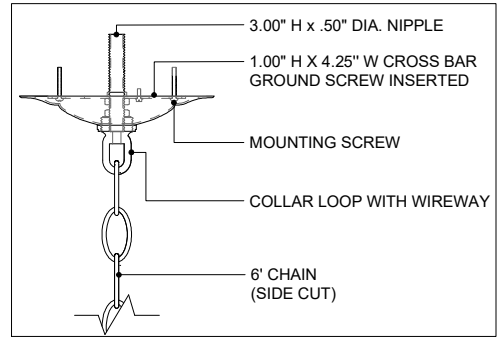

22.25" DIA. BODY
 5.5" DIA. CANOPY
 1.00" H X 4.25" W
 CROSS BAR

TOP VIEW

CANOPY DETAIL

ADJUSTABLE
 FIXED

2.50"

94.00"
 MAX HT.

24.25"
 MIN. HT.

19.25"

FRONT VIEW