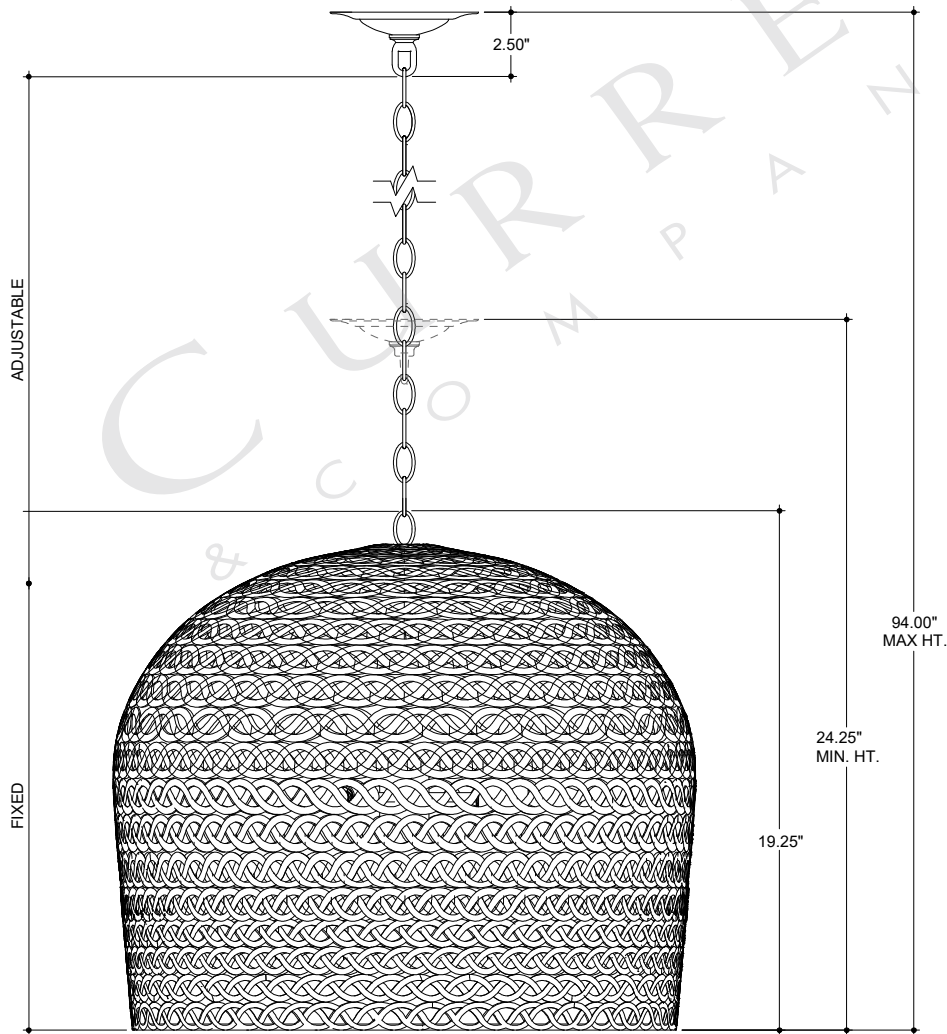

22.25" DIA. BODY
 5.5" DIA. CANOPY
 1.00" H X 4.25" W
 CROSS BAR

TOP VIEW

CANOPY DETAIL

ADJUSTABLE
 FIXED

2.50"

94.00"
 MAX HT.

24.25"
 MIN. HT.

19.25"

FRONT VIEW